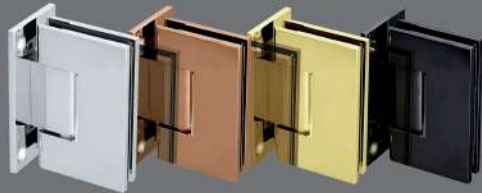

Rose Gold Polished

Gold Polished

Black Matte

New inspirations for bathroom design

HINGES

Chrome SS