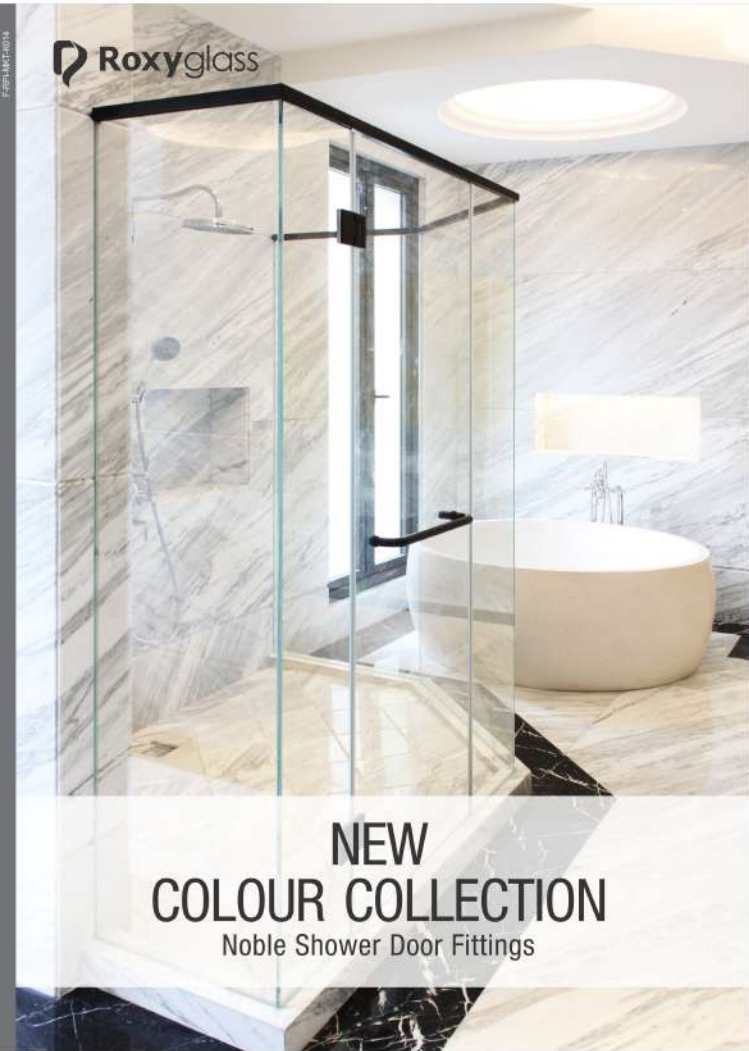

NEW
COLOUR COLLECTION
Noble Shower Door Fittings