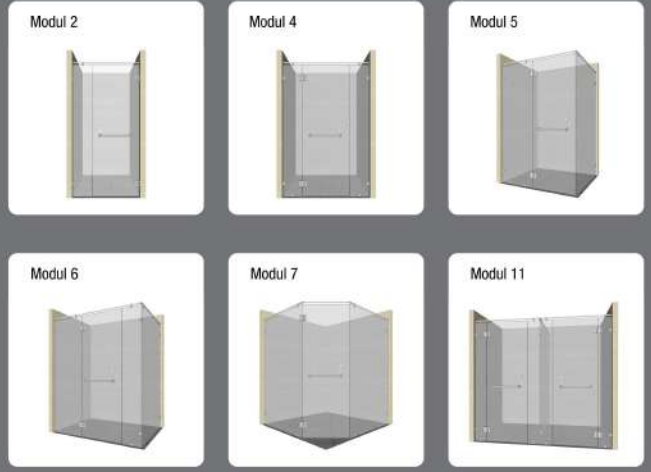

Modul 2

Modul 4

Modul 5

Modul 6

Modul 7

Modul 11

ROXYHOUSE - Tomang Raya 40B | Jakarta Design Center Lt.2 | Panglima Polim Raya 57 - Jakarta
+62 21 563 5356 | +62 21 574 2377/6 | www.roxyglass.com

www.roxyglass.com | [facebook/Roxyglass](https://www.facebook.com/Roxyglass) | [@roxy_glass](https://www.instagram.com/roxy_glass)

E SPHMT 0074