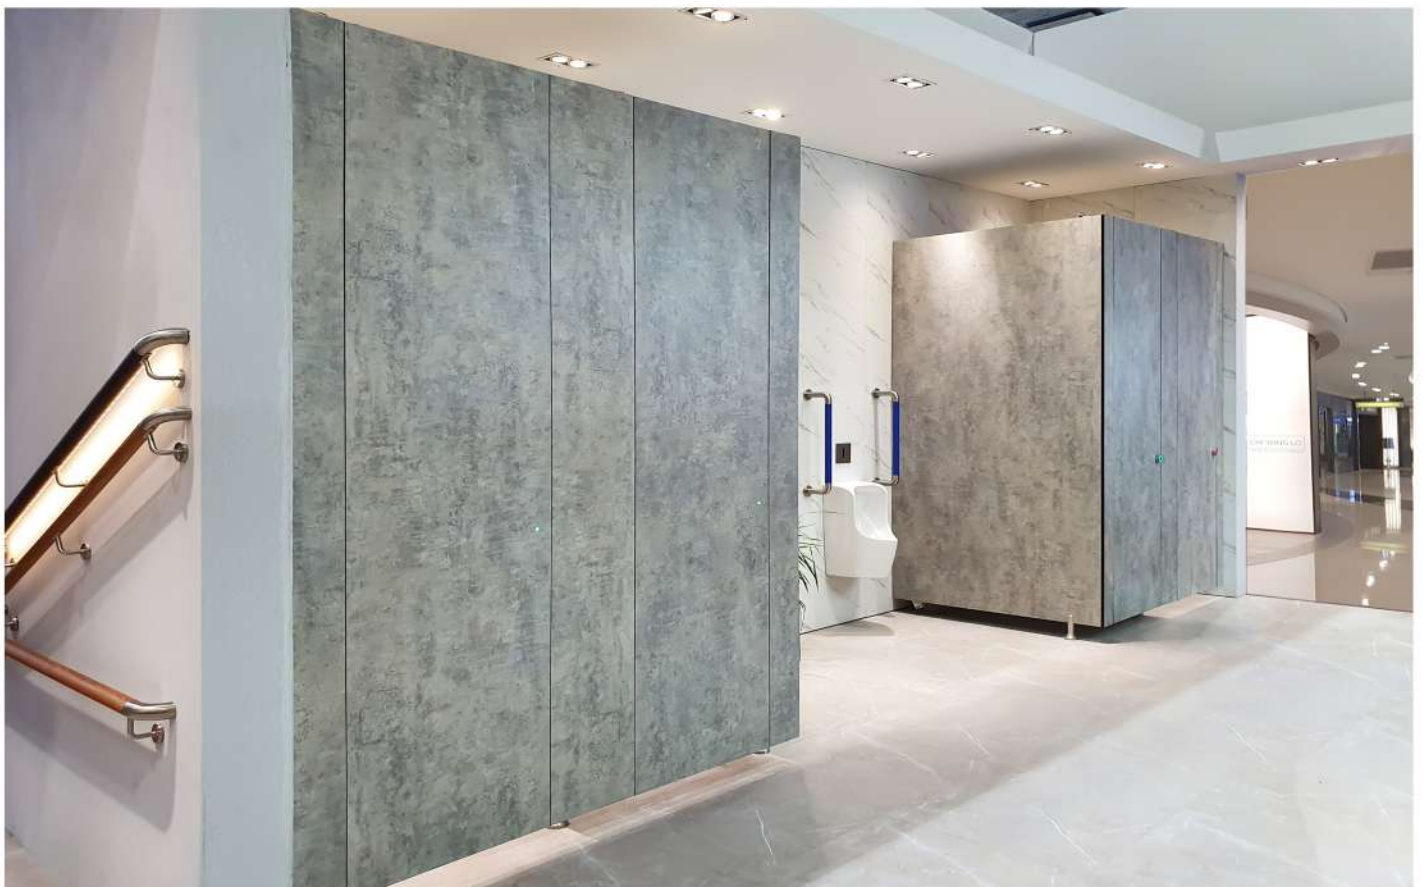

Marble Pattern Options

CARRARA
2440 mm x 1830 mm

VOLCANO GREY
2440 mm x 1830 mm

RAIN FOREST
2440 mm x 1830 mm

VOLCANO GOLD
2440 mm x 1830 mm

Thickness : 5 mm

Stone Pattern Options

STONE BE-BL 5mm
1200 mm x 3000 mm