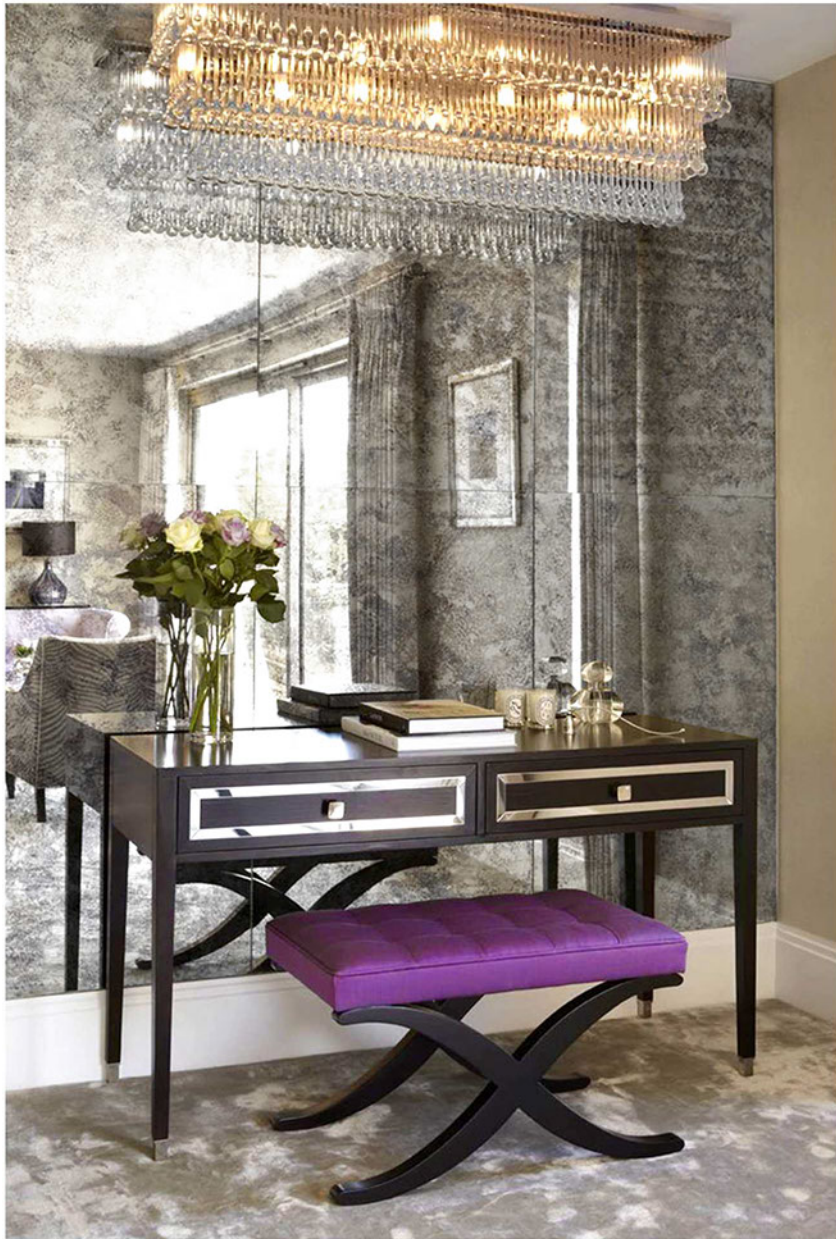

Antique Mirror Glass

Roxyglass Antique Mirror is a representation of an old world look with a modern flair. Using antique and standard mirror as a base we can conjure up old artisan techniques. We apply it to the back of the mirror and apply color to it to make it pop out on the front. Experience and technique, simulated by creativity and imagination have produced a wide range of possibilities and utilization of silvered flat glass.

Antique Mirror

Antique Mirror

Antique Mirror Color Sample

Antique Grey

Antique Gold

Antique Mirror Color Sample

Antique Clear

Antique Euro Bronze