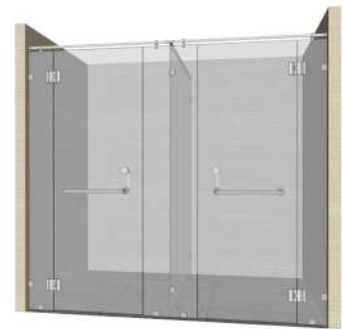

Modul 11

ROXYHOUSE - Tomang Raya 40B | Jakarta Design Center Lt.2 | Panglima Polim Raya 57 - Jakarta
T +62 21 563 5356 | T +62 21 574 2377/6 | www.roxyglass.com

<http://www.roxyglass.com>

[facebook/Roxyglass](https://www.facebook.com/Roxyglass)

[@roxy_glass](https://www.instagram.com/roxy_glass)