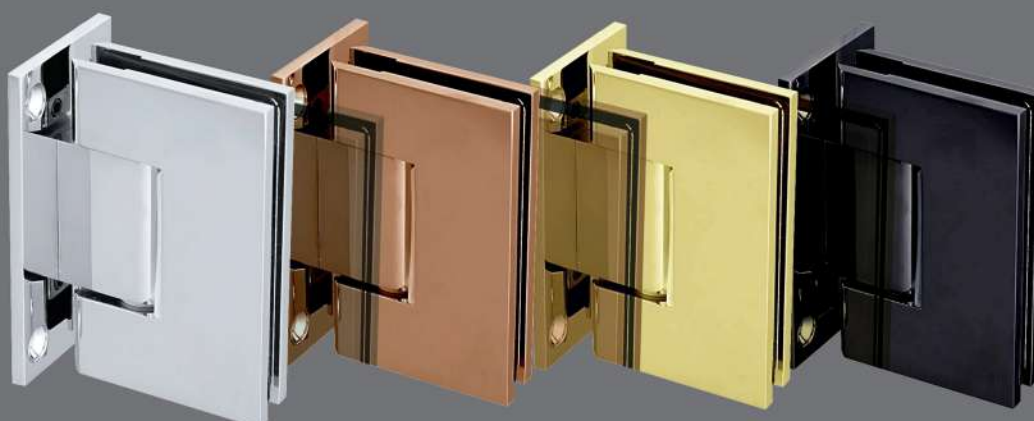

**NEW
COLOUR COLLECTION**

Noble Shower Door Fittings

New inspirations for bathroom design

The perfect interior design most successful once you can express your own personal style. Roxyglass noq offer four new colours - each either polished or brushed - for achieving the highest degree of individuality in your bathroom design. For harmonious living concept or expressive contrasts. Unique colour brilliance combines with high quality durability. The PVD coating preserves the outstanding colour brilliance for decades.

HINGES

Chrome
SS

Rose Gold
Polished

Gold
Polished

Black
Matte

HANDLE

- Diameter 25*275 (C/C)*475(C/C)

- Only available in chrome ss

Roxyglass

The Roxyglass shower door hinge series is synonymous with timeless elegance and perfect aesthetics. It skillfully stages the new colour accents without being dominant on the shaping. In addition, the series lives up to highest quality demands.

E GTW 90 301 MR

E GTW 90 702 MR

CLIP LSC 3A

CLIP TW 907 MR

PS-6-10 MM

CLIP TG 914 MR

CHARACTERISTICS

- Swinging Door
- Glass thickness 8-10 mm
- Self-closing from 15°
- Adjustable zero position $\pm 5^\circ$
- Max. door weight per pair 40 kg