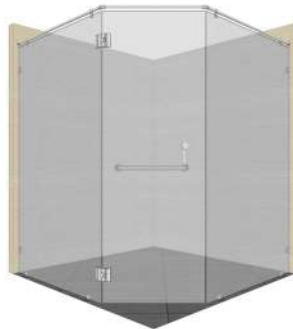

Modul 7

ROXYHOUSE - Tomang Raya 40B | Jakarta Design Center Lt.2 | Panglima Polim Raya 57 - Jakarta
T +62 21 563 5356 | T +62 21 574 2377/6 | www.roxyglass.com

<http://www.roxyglass.com>

[facebook/Roxyglass](https://www.facebook.com/Roxyglass)

[@roxy_glass](https://www.instagram.com/roxy_glass)