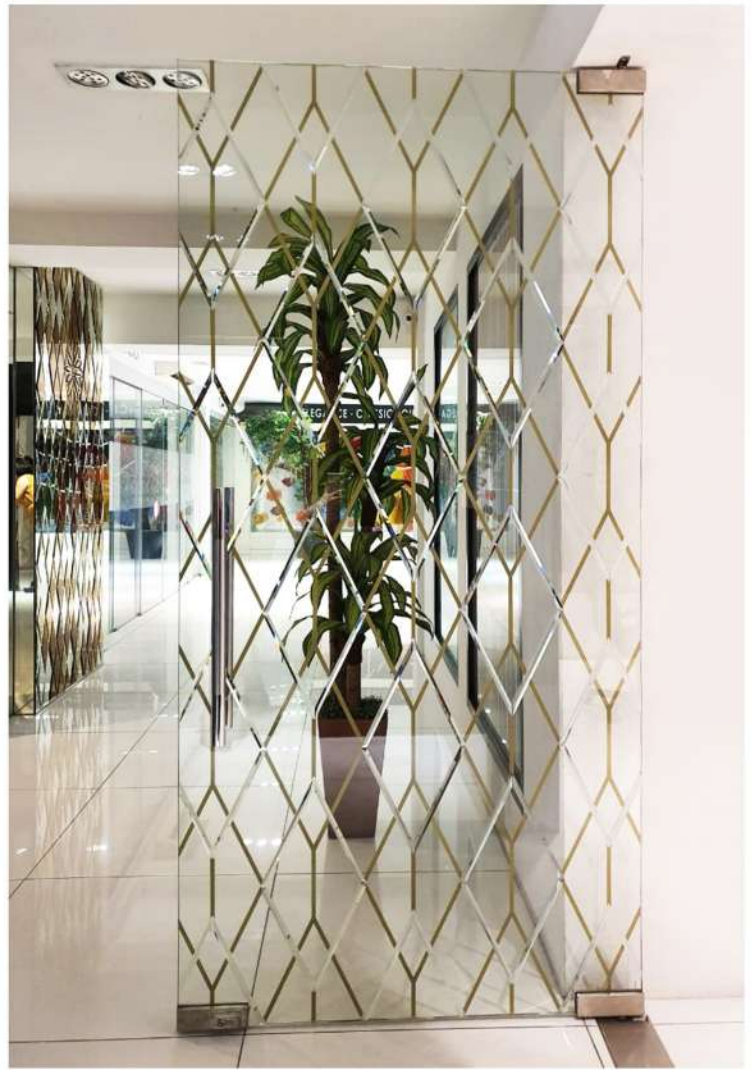

**NEW
COLOUR COLLECTION**

Noble Shower Door Fittings

New inspirations for bathroom design

The perfect interior design most successful once you can express your own personal style. Roxyglass noq offer four new colours - each either polished or brushed - for achieving the highest degree of individuality in your bathroom design. For harmonious living concept or expressive contrasts. Unique colour brilliance combines with high quality durability. The PVD coating preserves the outstanding colour brilliance for decades.

HINGES

Chrome
SS

Rose Gold
Polished

Gold
Polished

Black
Matte

HANDLE

- Diameter 25*275 (C/C)*475(C/C)

- Only available in chrome ss

Roxyglass

The Roxyglass shower door hinge series is synonymous with timeless elegance and perfect aesthetics. It skillfully stages the new colour accents without being dominant on the shaping. In addition, the series lives up to highest quality demands.

E GTW 90 301 MR

E GTW 90 702 MR

CLIP LSC 3A

CLIP TW 907 MR

PS-6-10 MM

CLIP TG 914 MR

CHARACTERISTICS

- Swinging Door
- Glass thickness 8-10 mm
- Self-closing from 15°
- Adjustable zero position $\pm 5^\circ$
- Max. door weight per pair 40 kg