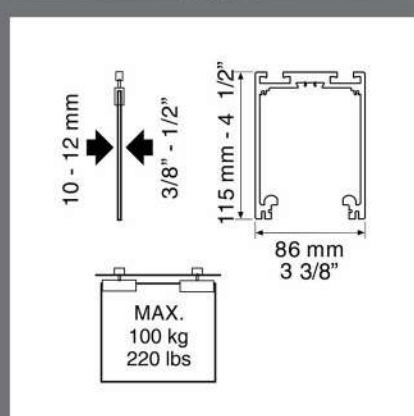

UNIKGLASS+

ROLLMATIC+

EXTENDO®

ROXYHOUSE - Tomang Raya 40B | Jakarta Design Center Lt.2 | Panglima Polim Raya 57 - Jakarta
T +62 21 563 5356 | T +62 21 574 2377/6 | www.roxyglass.com

<http://www.roxyglass.com>

facebook/Roxyglass

@roxy_glass