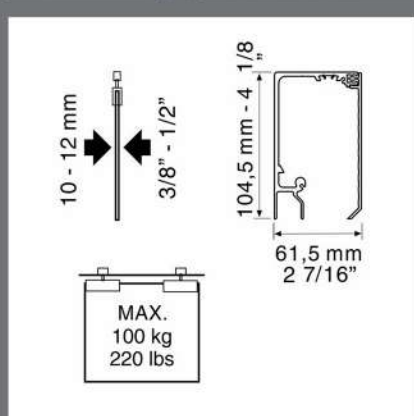

UNIKGLASS+

ROLLMATIC+

EXTENDO®

ROXYHOUSE - Tomang Raya 40B | Jakarta Design Center Lt.2 | Panglima Polim Raya 57 - Jakarta
T +62 21 563 5356 | T +62 21 574 2377/6 | www.roxyglass.com

<http://www.roxyglass.com>

facebook/Roxyglass

@roxy_glass