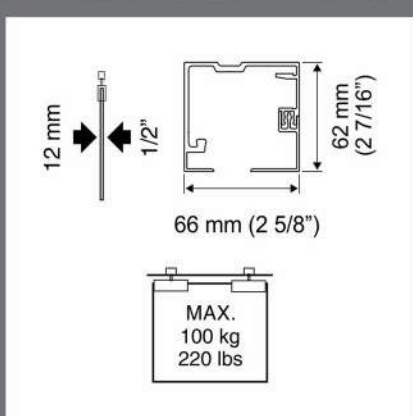

UNIKGLASS+

ROLLMATIC+

EXTENDO®

ROXYHOUSE - Tomang Raya 40B | Jakarta Design Center Lt.2 | Panglima Polim Raya 57 - Jakarta
T +62 21 563 5356 | T +62 21 574 2377/6 | www.roxyglass.com

<http://www.roxyglass.com>

facebook/Roxyglass

@roxy_glass