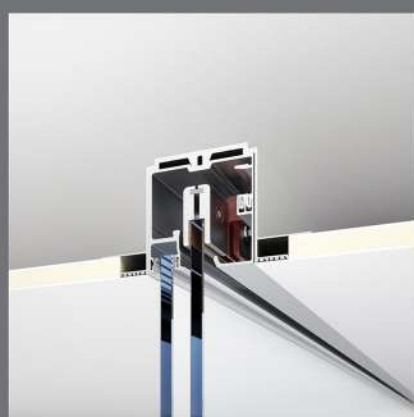

UNIKGLASS+

ROLLMATIC+

EXTENDO®

ROXYHOUSE - Tomang Raya 40B | Jakarta Design Center Lt.2 | Panglima Polim Raya 57 - Jakarta
T +62 21 563 5356 | T +62 21 574 2377/6 | www.roxyglass.com

<http://www.roxyglass.com>

facebook/Roxyglass

@roxy_glass