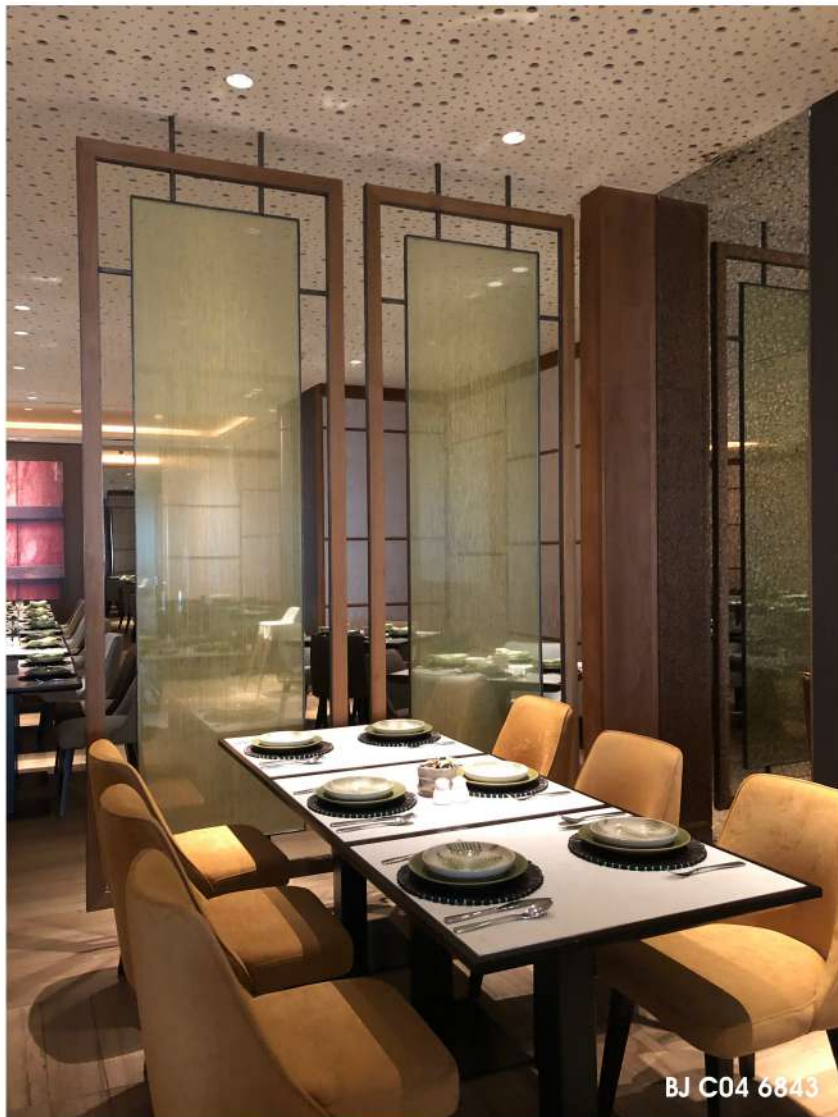

Lami-Art Glass

LAMINATED
SAFETY
GLASS

Lami-art, a fusion of materials and ideas, is a line of decorative laminated glassware with fabrics built in.

The layered films used filter out 99% of the ultraviolet light, thus protecting the colors.