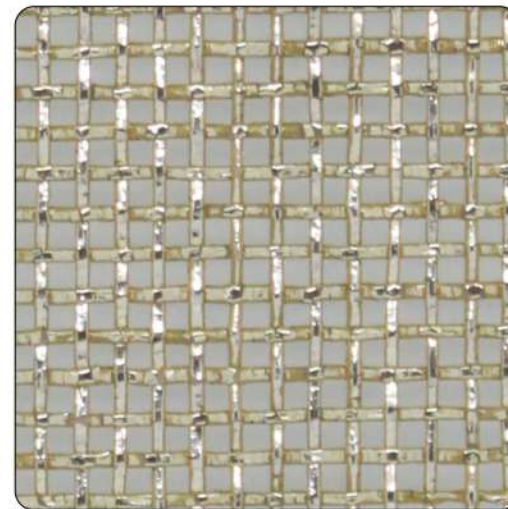

Lami-Art +

Mesh Collections

Lami-art+, a fusion of materials and ideas, is a line of decorative laminated glassware with metal mesh built in.

Strength and durability with an attractive appearance make Lami Art+ Glass the solution for those who like a beautiful and strong appearance for interior accents.

Lami-Art+ Pattern Sample

Bronze Mesh Silver

Mesh Silver

Mesh Copper

Mesh Gold Kk4366

Mesh Gold Kk4336

*Thickness 5 mm x 5 mm
*All pattern image zoom 30%

Dare to be Different