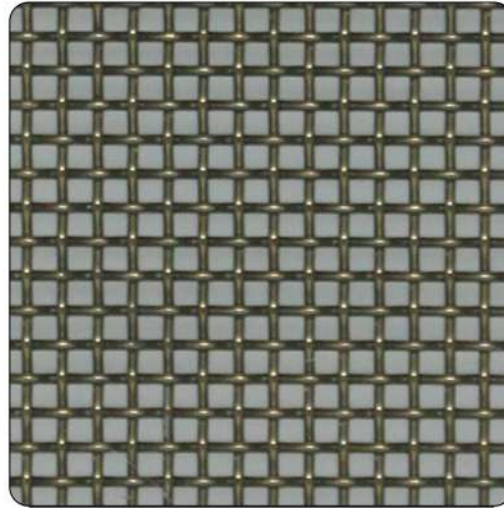

Lami-Art +

Mesh Collections

Lami-art+, a fusion of materials and ideas, is a line of decorative laminated glassware with metal mesh built in.

Strength and durability with an attractive appearance make Lami Art+ Glass the solution for those who like a beautiful and strong appearance for interior accents.

Lami-Art+ Pattern Sample

Bronze Mesh Silver

Mesh Silver

Mesh Copper

Mesh Gold Kk4366

Mesh Gold Kk4336

*Thickness 5 mm x 5 mm
*All pattern image zoom 30%

Dare to be Different