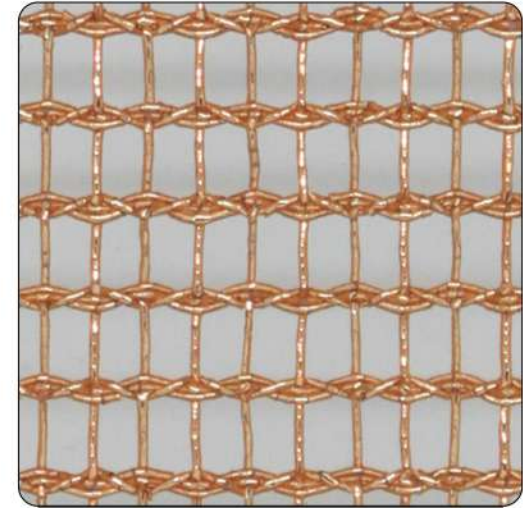

Lami-Art +

Mesh Collections

Lami-art+, a fusion of materials and ideas, is a line of decorative laminated glassware with metal mesh built in.

Strength and durability with an attractive appearance make Lami Art+ Glass the solution for those who like a beautiful and strong appearance for interior accents.

Lami-Art+ Pattern Sample

Bronze Mesh Silver

Mesh Silver

Mesh Copper

Mesh Gold Kk4366

Mesh Gold Kk4336

*Thickness 5 mm x 5 mm
*All pattern image zoom 30%

Dare to be Different