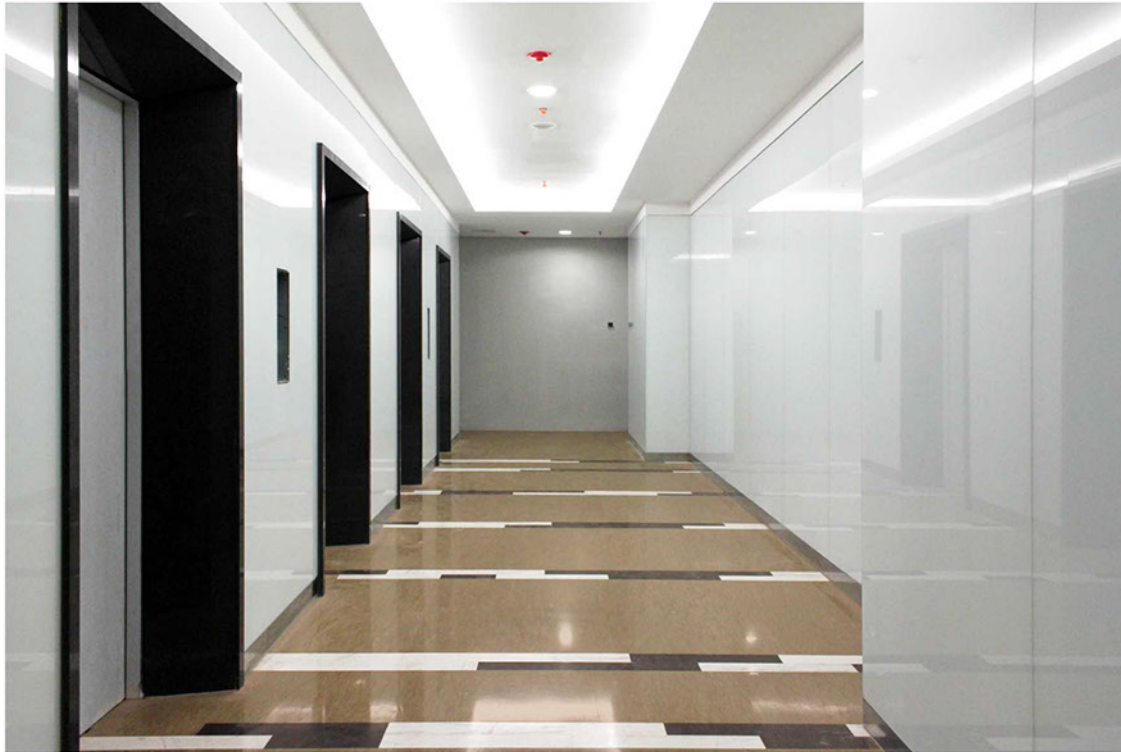

Neuro Glass