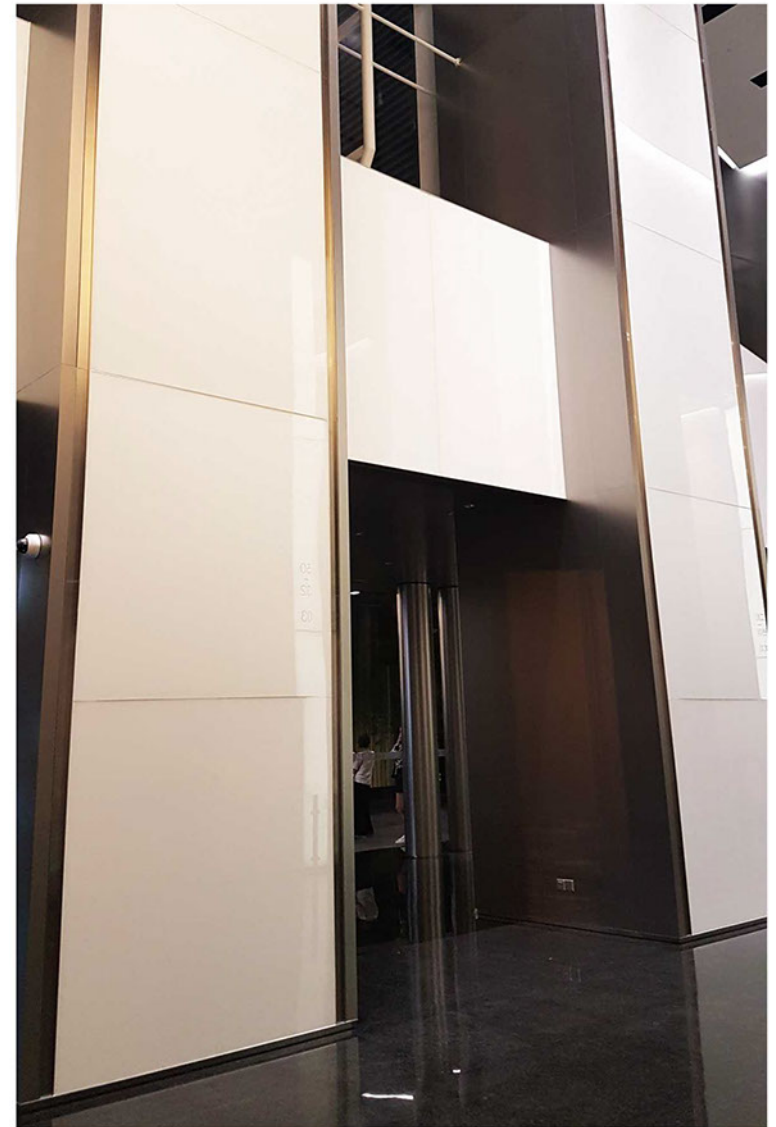

Neuro Glass

Back Painted Glass

WE WELCOME CUSTOM COLOR!

Neuro Glass unites coloured lacquer with the brilliance of glass, giving your interiors a fresh new look. It's very easy to maintain and perfect for a variety of applications. So just choose the colour to match the mood you desire and let the creativity flow!

Its availability in 6 different colours and more a hundred of custom colors and various thicknesses makes **Neuro Glass** customisable.

Glass Thickness : 5 mm - 12 mm
Maximum Size : 5000 mm x 1500 mm

Neuro Glass

Neuro Glass

Neuro Glass

Neuro Glass Color Sample

White

Super White

Grey

Beige

Hazelnut