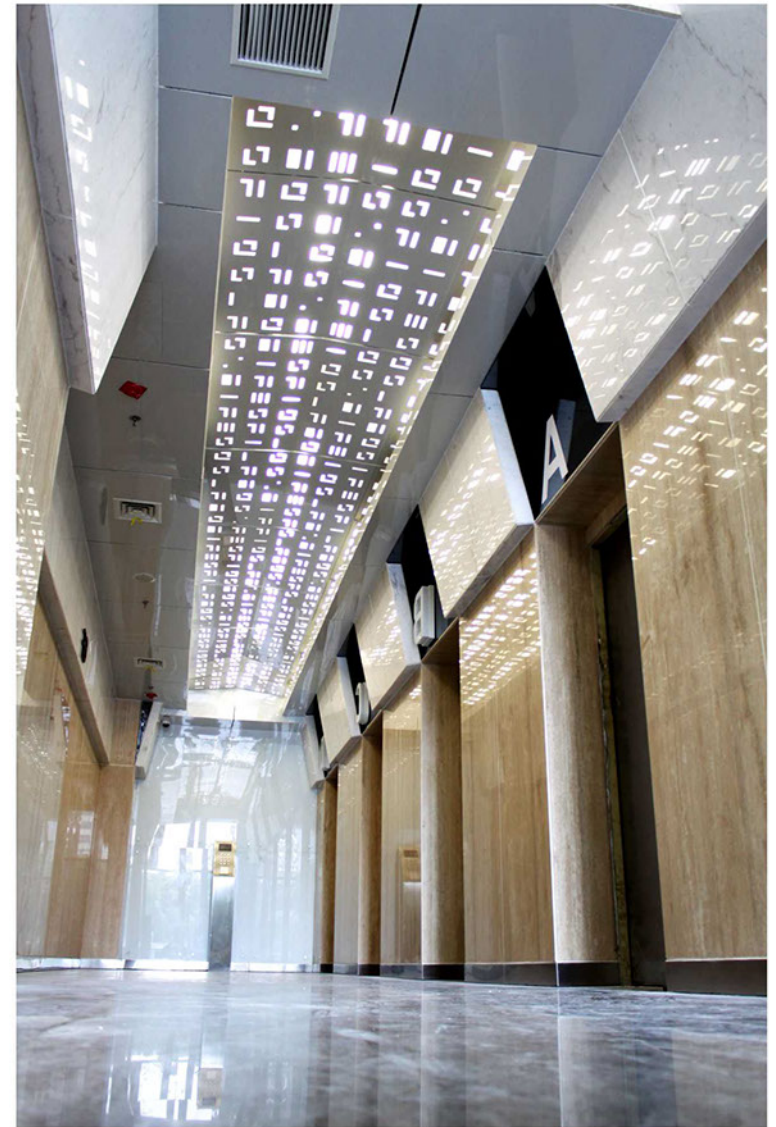

Neuro Glass

Back Painted Glass

WE WELCOME CUSTOM COLOR!

Neuro Glass unites coloured lacquer with the brilliance of glass, giving your interiors a fresh new look. It's very easy to maintain and perfect for a variety of applications. So just choose the colour to match the mood you desire and let the creativity flow!

Its availability in 6 different colours and more a hundred of custom colors and various thicknesses makes **Neuro Glass** customisable.

Glass Thickness : 5 mm - 12 mm
Maximum Size : 5000 mm x 1500 mm

Neuro Glass

Neuro Glass

Neuro Glass

Neuro Glass Color Sample

White

Super White

Grey

Beige

Hazelnut