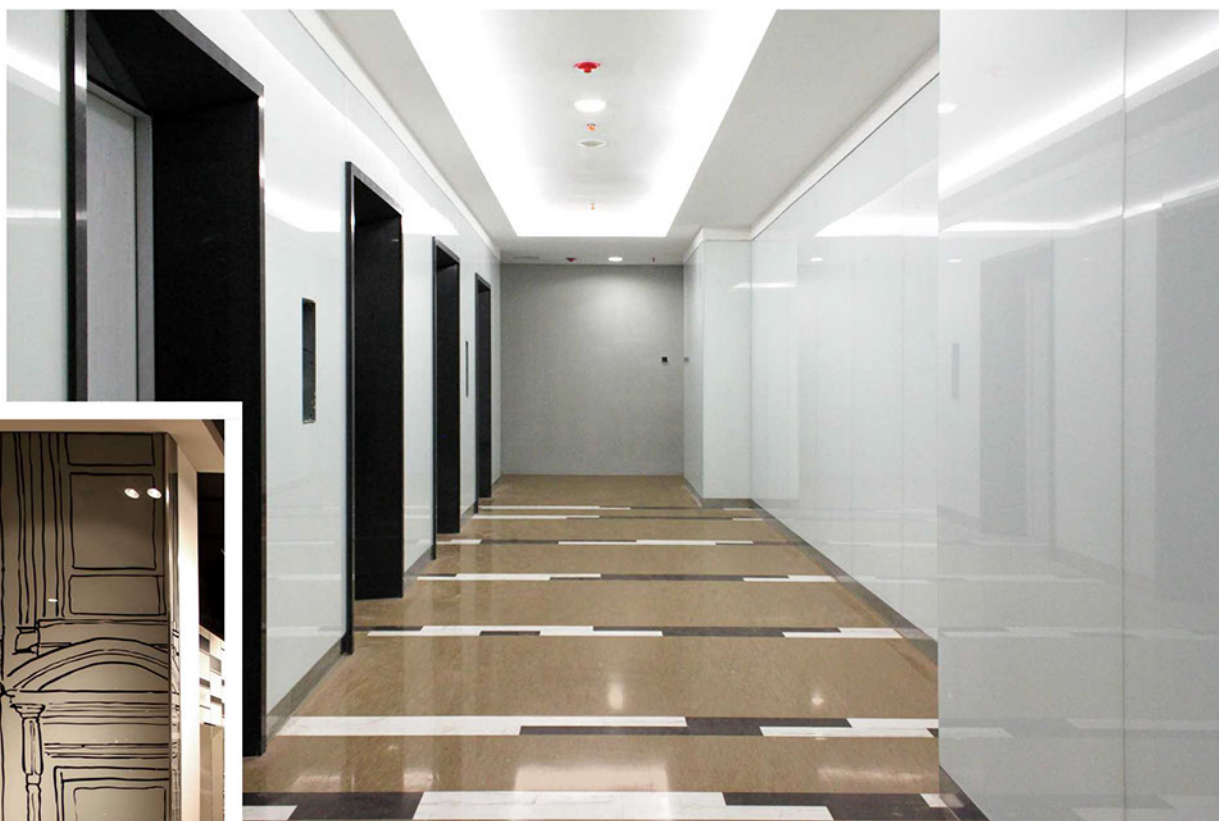

Neuro Glass

Back Painted Glass

WE WELCOME CUSTOM COLOR!

Neuro Glass unites coloured lacquer with the brilliance of glass, giving your interiors a fresh new look. It's very easy to maintain and perfect for a variety of applications. So just choose the colour to match the mood you desire and let the creativity flow!