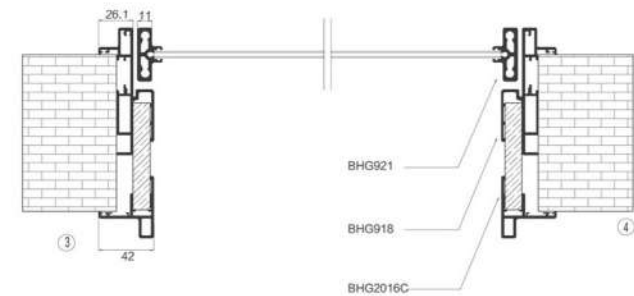

## **SLIM DOOR GLASS**

- 40 mm thickness
- color : Black matt anodized
- Maximum size 2400 mm x 900 mm
- Maximum glass size 6 mm
- Aluminium thickness 3.5 mm

## **SLIM DOOR SOLID**

- 40 mm thickness
- 2 sides of HPL/Neuro Glass/Mirror
- Color : Black matt anodized
- Drawings :
- Maximum size 2400 mm x 900 mm