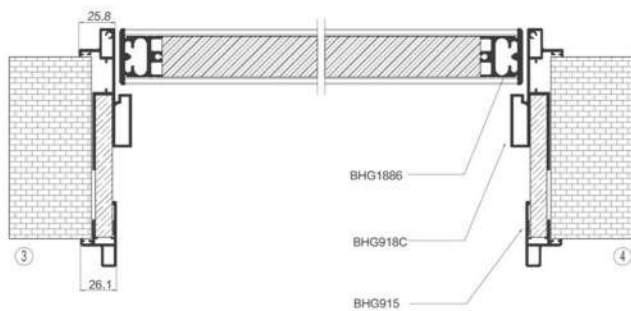

SLIM DOOR SOLID

- 40 mm thickness
- 2 sides of HPL/Neuro Glass/Mirror
- Color : Black matt anodized
- Drawings :
- Maximum size 2400 mm x 900 mm

Finishing Available :

- HPL
- Neuro Glass
- Mirror