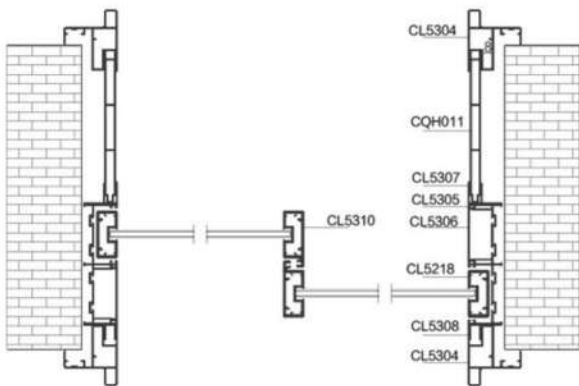

SLIM DOOR SLIDING GLASS

- 40 mm thickness
- Color : Black matt anodized
- Drawings :
- Maximum size 3000 mm x 3000 mm
  / Door 3000 mm x 150 mm
- Maximum glass size 6 mm

Finishing Available :

- Marble Glass
- Lami Art
- Reflective Glass
- Tinted Glass
- SP Glass
- Clear Glass
- CDSG
- Wiremesh