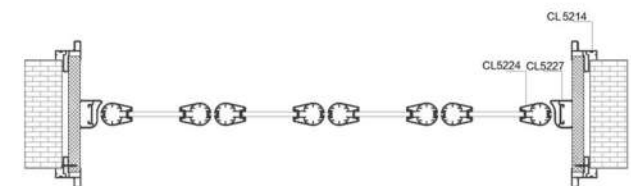

SLIM DOOR FOLDING GLASS

- 40 mm thickness
- Color : Black matt anodized
- Maximum size opening 5000 mm x 3000 mm
  /Door 3000 mm x 650 mm
- Maximum glass size 6 mm